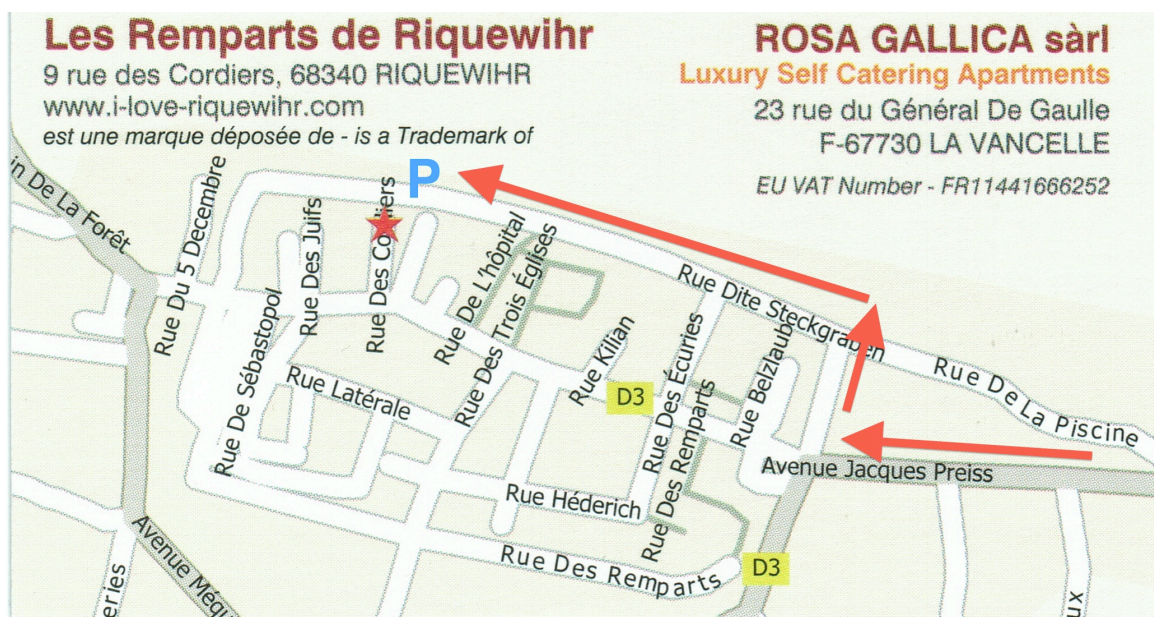

Check in procedure

Apartments are available earliest at 4:00 pm. Latest arrival at 6:30 pm unless otherwise agreed.

Important: Please note that we are neither a hotel nor a guest house. **There is no permanent reception desk** and none of us lives on site. **It is therefore necessary to agree with Valerie - the day before your arrival at the latest - about the time of your arrival.** As Valerie will move from another village specially for you, we kindly ask you to respect the agreed time and in case of delay, to inform her as soon as possible.

Driving instructions

To calculate the duration of your drive, check your GPS or www.viamichelin.co.uk.

Destination as France, Riquewihr, 68340 (zip code), **Rue / street STECKGRABEN** (nearest option as rue des Cordiers will not show and is inaccessible to any traffic).

Once you will arrive at the big roundabout at the entrance of Riquewihr, continue to the medieval city. You will face the old gate of the Hôtel de Ville (city hall) giving way to the main street.

DO NOT ENTER THE OLD CITY

and from this point switch off your GPS and follow strictly as explained below. Take right (without passing the gate) **and then left** in front of the restaurant L'ORIGINEL.

Follow the road up to the 3rd pedestrian passage through the ramparts (**flight of stone stairs on the left, our stairs are after the wooden staircase with a roof**).

Park your car and climb the stairs. The meeting point is just the first door on your left.

Valérie will be your contact person during your stay - Tel (daytime only) **+33 (0) 670089783**